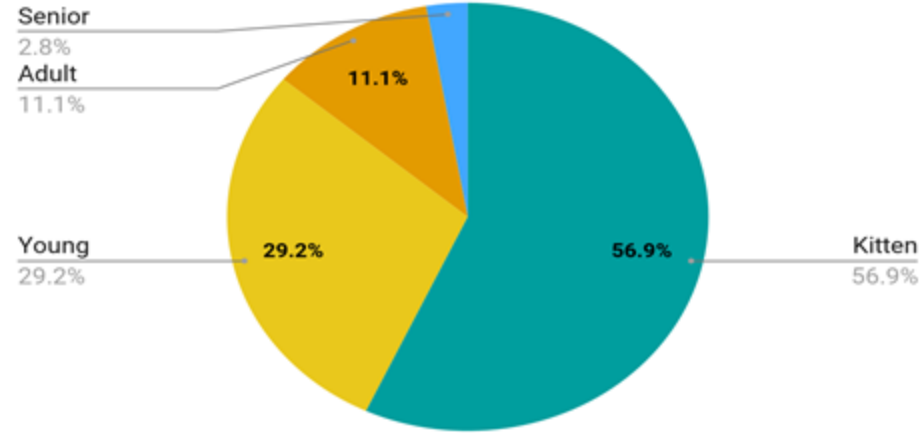

Sphynx

Ragdoll

Key Takeaway: Depending on the breed, including it for online listings will increase the chances of the dog showing up in the search results. Be thoughtful when using “Mixed Breed”.

Chihuahua:

5,876 views
Philadelphia, PA

Pit Bull Terrier:

4,072 views
Palmer, AK

What criteria do pet seekers search for on Adopt a Pet?

What ages are being searched?

Dog Searches

Cat Searches

Puppy/young account for 82.9% of age searches in dogs

Kitten/young account for 86.1% of age searches in cats

What criteria do pet seekers search for on Adopt a Pet?

Additional Search Criteria

Size
16%
(Dogs)

Color
3%

Hair Length
2%
(Cats)

Cared for by
4%

Health