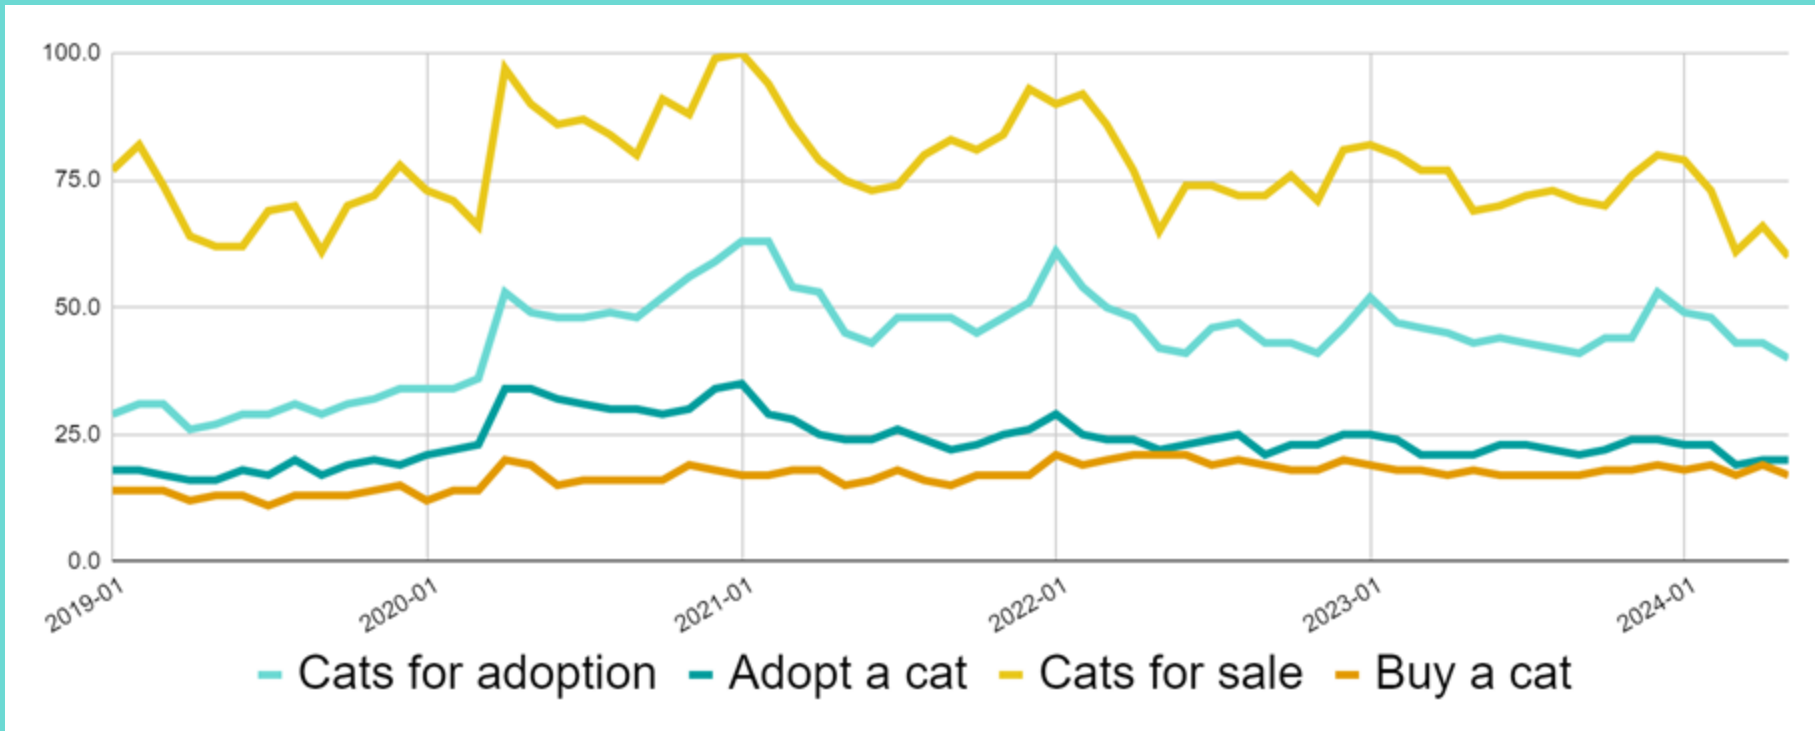

What are pet seekers searching?

Pet Search Phrases

What are pet seekers searching?

Dog Search Phrases

What are pet seekers searching?

Cat Search Phrases

What are pet seekers searching?

“For sale” Search Phrases

What are pet seekers searching for?

“For adoption” Search Phrases

“Adopt a dog near me”

67% of all clicks on the results page go to the top five listings

Sponsored

Valley Animal Center
<https://www.valleyanimal.org>