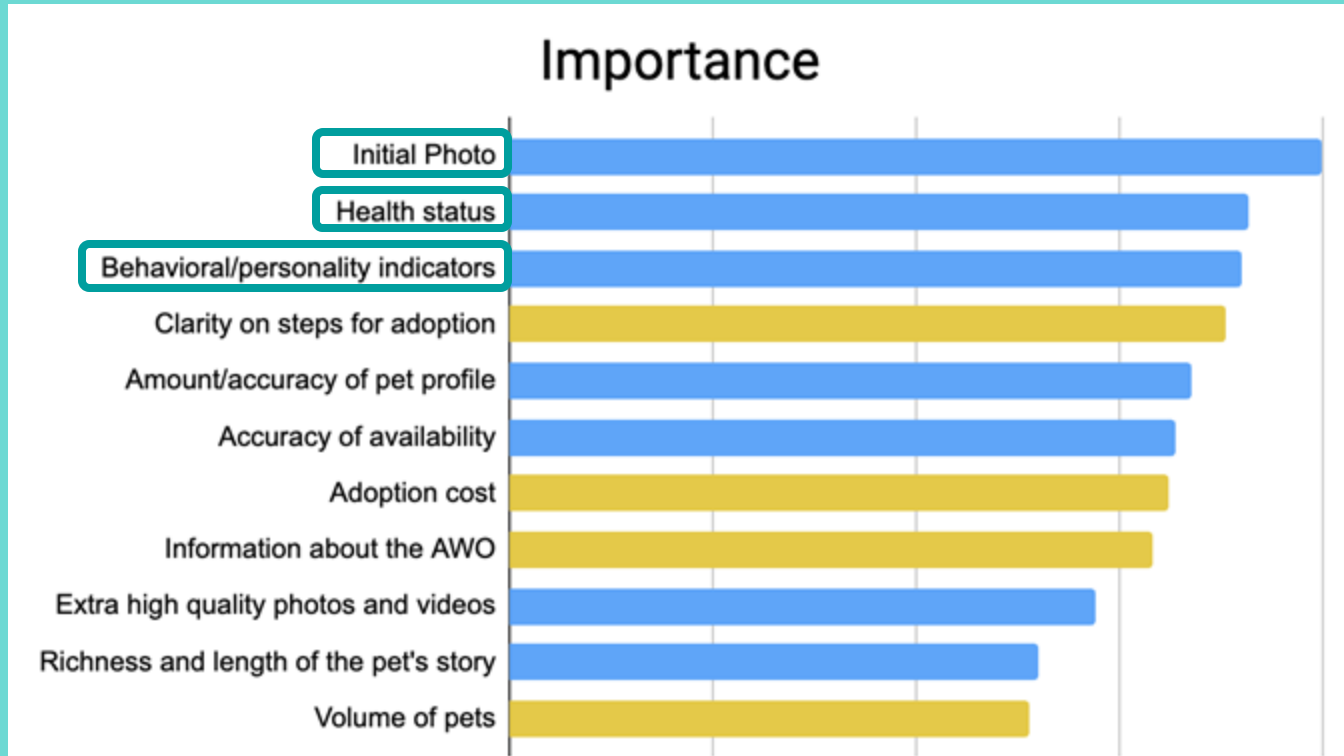

81% Current Adopt a Pet users ranked Adoption Fee as top in importance

3x Less likely to get adopted with no photo

Pet Profile Completion

	Cats	Dogs
Rehome	12%	15%
Shelters Rescues	0.1%	0.3%

Rehome pets are more likely to have a richer profile – almost all optional fields filled out.

Pet Seeker Interests

What attributes/information are potential adopters most interested in?

Key Takeaway

Adding just one high quality photo increases engagement by

500%

Why do photos matter so much?

Graham

♂ Male, Young
📍 Maryville, IL