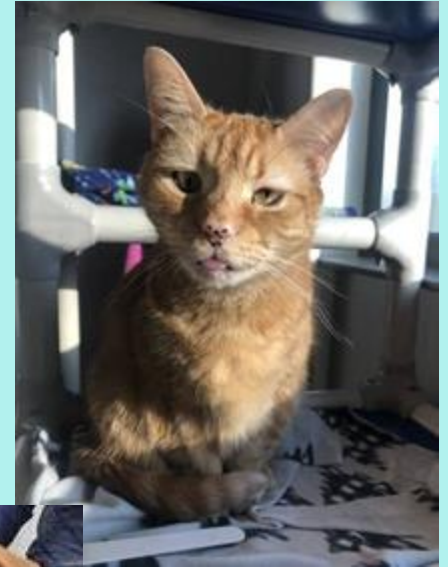

Cared for by:
Gateway 4 Paws

[See My Info](#)

*MOON

♀ Female, Puppy
📍 Brighton, CO

Cared for by:
Adams County Animal
Shelter/Adoptions

[See My Info](#)

Quick tips to improve photos

Why photos improve interest on Adopt a Pet

Scooter

🐾 Male, Senior
📍 Bentonville, AR

Cared for by:

[See My Info](#)

Mikey

🐾 Male, Puppy
📍 Windsor, CO

Cared for by:

[See My Info](#)