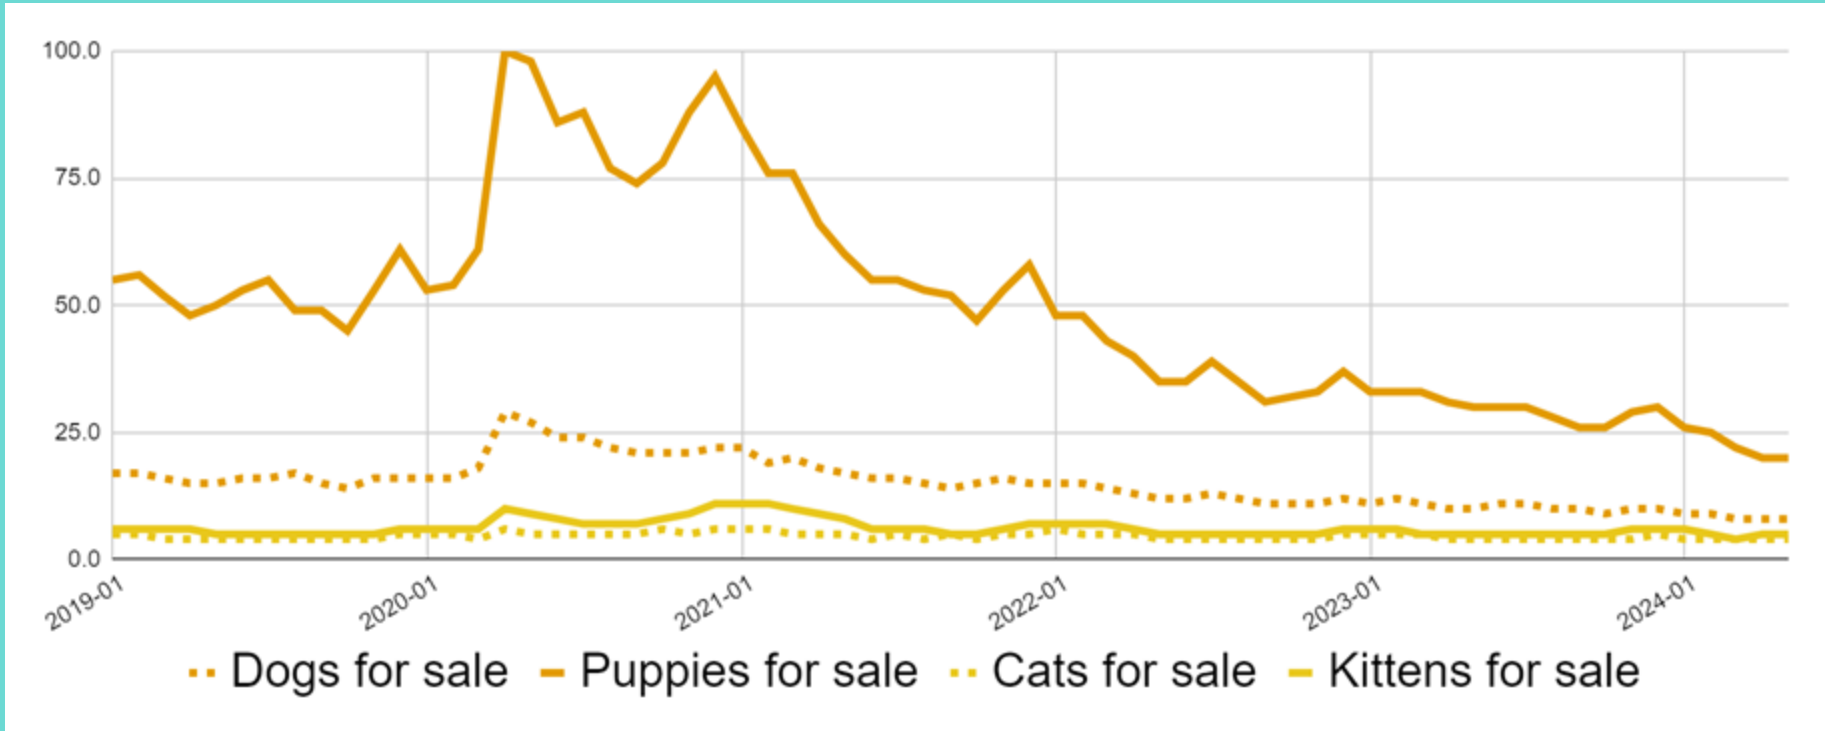

What are pet seekers searching?

Pet Search Phrases

What are pet seekers searching?

Dog Search Phrases

What are pet seekers searching?

Cat Search Phrases

What are pet seekers searching?

“For sale” Search Phrases

What are pet seekers searching for?

“For adoption” Search Phrases

“Adopt a dog near me”

67% of all clicks on the results page go to the top five listings

Sponsored

Valley Animal Center
<https://www.valleyanimal.org>