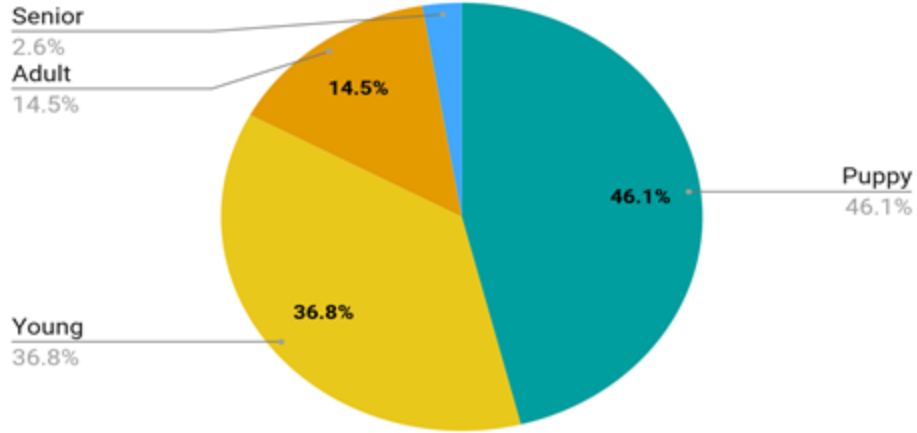

Sphynx

Ragdoll

Key Takeaway: Depending on the breed, including it for online listings will increase the chances of the dog showing up in the search results. Be thoughtful when using “Mixed Breed”.

Chihuahua:

5,876 views
Philadelphia, PA

Pit Bull Terrier:

4,072 views
Palmer, AK

What criteria do pet seekers search for on Adopt a Pet?

What ages are being searched?

Dog Searches

Cat Searches

Puppy/young account for 82.9% of age searches in dogs

Kitten/young account for 86.1% of age searches in cats

What criteria do pet seekers search for on Adopt a Pet?

Additional Search Criteria

Size
16%
(Dogs)

Color
3%

Hair Length
2%
(Cats)

Cared for by
4%

Health